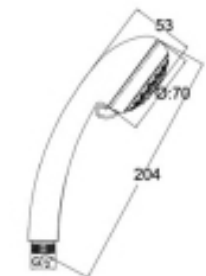

SW0805232

▶ Wall mount shower

SH0804832

▶ Hand held shower
▶ Approved cert:ACS TUV IAPMO

SW1005232

▶ Wall mount shower

SH1004832

▶ Hand held shower
▶ Approved cert:ACS KIWA