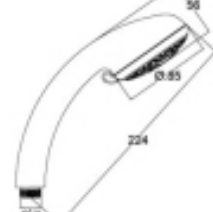

Shower spray Pulsating massage Shower Spray Massage

SH1000632

▶ Hand held shower
▶ Approved cert:ACS