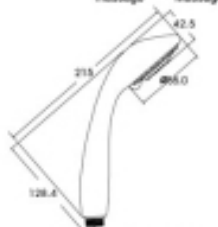

Shower spray Pulsating massage Shower Spray Massage