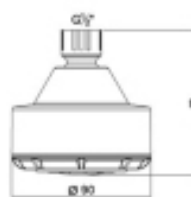

- LED Hand held shower (with removable cover);
- Lights in the center will be on when waterpressure is on 1kg (1 bar);
- Three styles for choice: Single,Sensitive or Rainbow LED color.
- Color change LED light shower at --Between 40°C and 42°C ,purple light -->42°C, red light
- Function Patent No:ZL 2007 2 0061443.7
- Approved cerf:ACS CSA CE ROHS

New

Shower spray