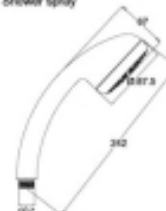

Shower spray