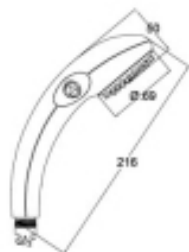

▶ Hand held shower

SH0307032

▶ Hand held shower
▶ Approved cert:TUV

3 Three 三功能 Functions

SW0205732

▶ Wall Mount shower

SH0205632

▶ Hand held shower
▶ Approved cert:TUV