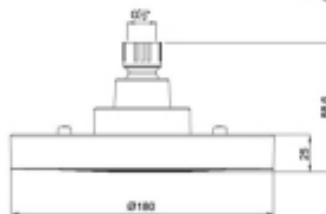

New

SW0126812

- LED shower head with removable cover
  Transparent face
  (SW0226812 Fit for shower enclosure)
- Three styles for choice:
  Single,Sensitive or Rainbow LED color.
- Rainbow color;Automatically from Red,
  Orange, Yellow, Green, Light blue, Blue to Purple.
- Function Patent No:ZL 2007 2 0061443.7