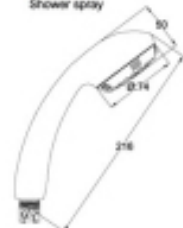

Shower spray