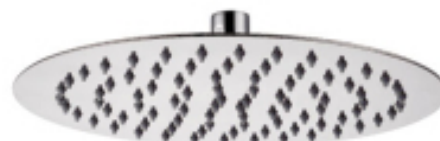

New

SW129010-01

- ▶ Size: 10"/12"/14" for choose
- ▶ 10"/12"/14" 可供选择
- ▶ Thickness: 2.5mm
- ▶ Square stainless steel shower head
- ▶ 超薄不锈钢顶喷: 2.5mm

Rain shower head(ABS)

大雨淋顶喷 (ABS)

AQUAmate®

Shower spray

SW0121816