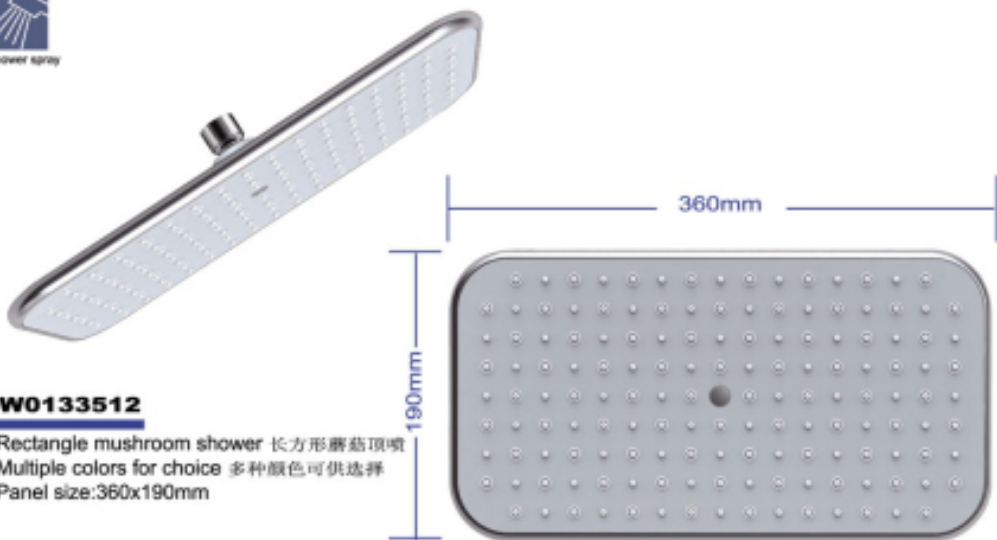

SW0133512

- Rectangle mushroom shower 长方形蘑菇顶喷
- Multiple colors for choice 多种颜色可供选择
- Panel size:360x190mm

- -01
- -02
- -03
- -04
- -05