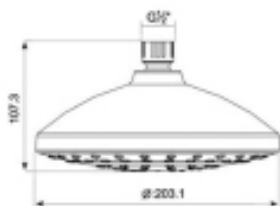

AQUAmate®

1 one Function

Shower spray

SH0123212

- LED illuminated square hand held shower
- Light in the rim will be on when water pressure is on 1kg(1 bar)
- Two styles for choice:single or sensitive LED color
- Colour change LED light shower at
  - --<40°C,blue light
  - --Between 40°C and 42°C,purple light
  - -->42°C,red light
- Approved cerf:ACS CSA CE ROHS

≤40°C

40-42°C

≥42°C

Shower spray

SW0120512

- LED illuminated wall mount shower
- Light in the rim will be on when water pressure is on 1kg(1 bar)
- Two styles for choice:Red,bule flash light or sensitive LED light
- Colour change LED light shower at
  - --<40°C,blue light
  - --Between 40°C and 42°C,purple light
  - -->42°C,red light
- Approved cerf:ACS CE ROHS

Light shower head

AQUAmate

Light 灯光花洒
shower head

Shower spray

Pulsating massage

Shower Spray Message

SH0119732

- LED illuminated hand held shower
- Light in the rim will be on when water pressure is on 1kg(1 bar)
- Two styles for choice: single or sensitive LED color
- Colour change LED light shower at
  - --<40°C,blue light
  - --Between 40°C and 42°C,purple light
  - -->42°C,red light
- Approved cerf:ACS CSA TUV CE ROHS

Shower spray

SH1004612

- LED illuminated hand held shower
- Light in the rim will be on when water pressure is on 0.5kg(0.5 bar)
- Three styles for choice: single,rainbow color or sensitive LED color
- Colour change LED light shower at
  - --<40°C,blue light
  - --Between 40°C and 42°C,purple light
  - -->42°C,red light