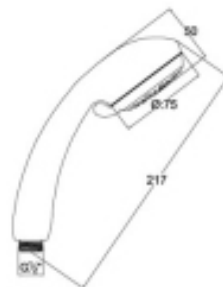

SW0208942

▶ Wall mount shower