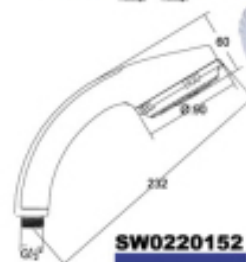

SH0220152

▶ Hand held shower
▶ Single hand press button function: Select dripping function just with one press. Simplicity and water-saving