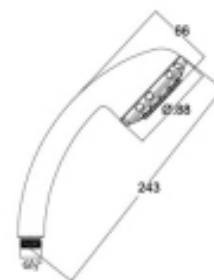

SW0111532

▶ Wall mount shower