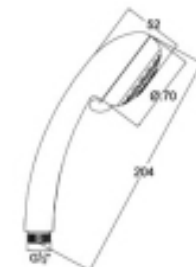

2 Two Functions

Shower spray Small Shower water

SH0111322

- Hand held shower
- Approved cerf:ACS

Shower spray Aeration

SH0120022

- Rectangle-shaped hand shower functions at: shower Spary, Aeration
- Approved cerf:ACS

Shower spray Small Shower water

SW0107122

- Wall Mount shower

Shower spray Small Shower water

SH0107022

- Hand held shower
- Approved cerf:ACS

Shower spray Aeration

SH0112622

- Kitchen shower
- Approved cerf:ACS

Shower spray Aeration

New

SH0128822

- New kitchen shower Press by one hand
- CSA cerf is pending

Shower spray Aeration

SW0405222

- Wall Mount shower

Shower spray Aeration

SH0404822

- Hand held shower

Shower spray Small Shower water

SH0103522

- Hand held shower
- Approved cerf:ACS

Shower spray Small Shower water

SH0203522-01

- Hand held shower
- Approved cerf:ACS

Shower spray Aeration

SW0705222

- Wall mount shower

SH0704822

- Hand held shower