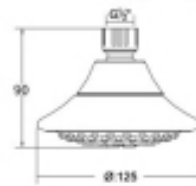

SW0120252

▶ Wall mount shower
▶ Brand-new style with full aeration function

SH0607752

▶ Hand held shower
▶ Sunbonnet-shaped hand shower looks blooming and lovely
▶ Shower grip with shooting-star track finish, Shower grip with shooting-star track finish.
▶ Approved cert: ACS