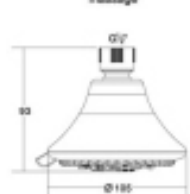

SH0123532

▶ Hand held shower
▶ Function-setting by back switch
▶ Panel dia:120mm
▶ Patent No:ZL 2008 2 0047397.X