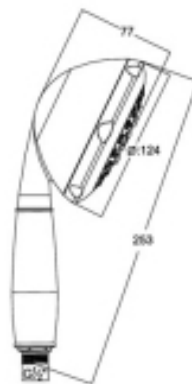

AQUAmate®

1 one Function

Shower spray

SH0123212

- LED illuminated square hand held shower
- Light in the rim will be on when water pressure is on 1kg(1 bar)
- Two styles for choice:single or sensitive LED color
- Colour change LED light shower at
  - --<40°C,blue light
  - --Between 40°C and 42°C,purple light
  - -->42°C,red light
- Approved cerf:ACS CSA CE ROHS

≤40°C

40-42°C

≥42°C

Shower spray

SW0120512

- LED illuminated wall mount shower
- Light in the rim will be on when water pressure is on 1kg(1 bar)
- Two styles for choice:Red,bule flash light or sensitive LED light
- Colour change LED light shower at
  - --<40°C,blue light
  - --Between 40°C and 42°C,purple light
  - -->42°C,red light
- Approved cerf:ACS CE ROHS

Light shower head

AQUAmate

Light 灯光花洒
shower head

Shower spray

Pulsating massage

Shower Spray Message

SH0119732

- LED illuminated hand held shower
- Light in the rim will be on when water pressure is on 1kg(1 bar)
- Two styles for choice: single or sensitive LED color
- Colour change LED light shower at
  - --<40°C,blue light
  - --Between 40°C and 42°C,purple light
  - -->42°C,red light
- Approved cerf:ACS CSA TUV CE ROHS

Shower spray

SH1004612

- LED illuminated hand held shower
- Light in the rim will be on when water pressure is on 0.5kg(0.5 bar)
- Three styles for choice: single,rainbow color or sensitive LED color
- Colour change LED light shower at
  - --<40°C,blue light
  - --Between 40°C and 42°C,purple light
  - -->42°C,red light