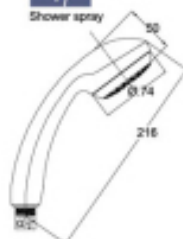

1 Single Function 单功能

Shower spray

**SW0508912**

▶ Wall mount shower

Shower spray

**SH0807912**

▶ Hand held shower

Shower spray