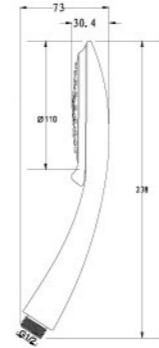

SHO227632

▶ Hand held shower