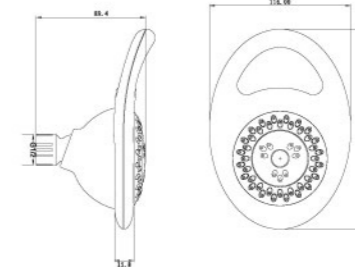

### SW0129412

- ▶ Chrome face
- ▶ Panel size:260mm

Shower spray

**SW0127412**

▶ 9"Wall mount shower

**SW0128212**

▶ 8"Wall mount shower

**SHO127912**

▶ Hand held shower  
Size:65mm panel

**SW1500732**

▶ Wall maount shower