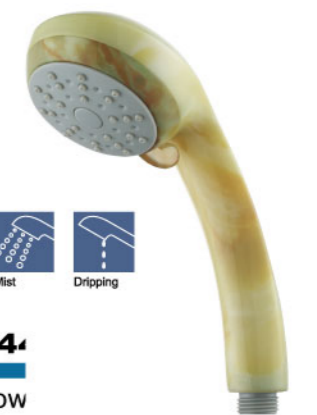

SHO30794

▶ Hand held show
Marble design