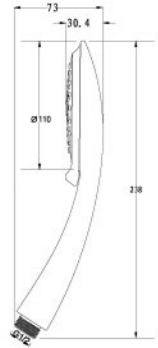

SHOWERS

The designer concentrated all his talent on the product, He designated each part with different character and function, Then assembled them together to form a harmoniousness flexible space.

Warm design for elder, improve the blood circulation.
振动按摩花洒,有效促进血液循环。

SHO227632

▶ Hand held shower

SHO127632

▶ Hand held shower

SHO224522

▶ Massage shower
No battery

SHO126622

▶ Massage shower
No battery
Patent NO:ZL200930086600.4

SW0127412

▶ 9"Wall mount shower

SW0128212

▶ 8"Wall mount shower

SHO127912

▶ Hand held shower
Size:65mm panel

SW1500732

▶ Wall maount shower

Warm design for elder
轻松推键花洒

SHO128332

▶ Hand held shower
Size:88mm panel
Press by one hand

SHO128822

▶ New kitchen shower
Press by one hand
▶ CSA cerf is pending

SHO304632

▶ Hand held shower
Leathercraft design
▶ Approved cerf: CSA

SHO30794

▶ Hand held show
Marble design