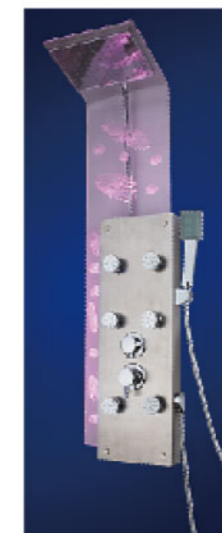

SP0101

- LED Shower panel (effective image)
- Light will be on when water pressure is 2Kg (2 bar)
- Power from water without any battery