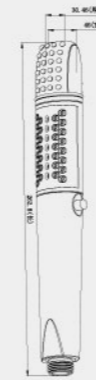

**SHO227632**

▶ Hand held shower

**SHO127632**

▶ Hand held shower

**SHO224522**

▶ Massage shower  
No battery

**SHO126622**

▶ Massage shower  
No battery  
Patent NO:ZL200930086600.4