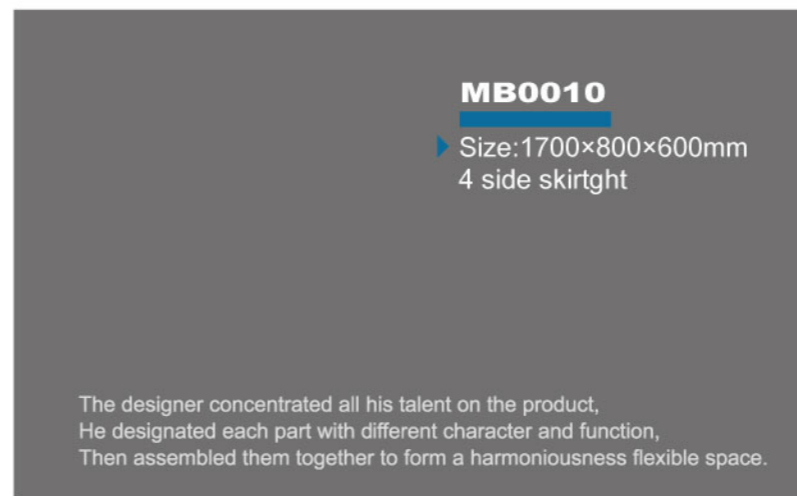

**MB0014(无裙,红色)**

▶ Size:1830×1000×760mm

**MB0005-02**

▶ Size:1800×1000×780mm  
Both sides skirt, Left/right on wall,  
with LED light.

**MB0007**

▶ Size:1500×1500×620mm  
For two people, one side skirt

**MB0008**

▶ Size:1700×900×760mm  
Both sides skirt,  
Left/right on wall

**MB0010**

▶ Size:1700×800×600mm  
4 side skirt

The designer concentrated all his talent on the product,  
He designated each part with different character and function,  
Then assembled them together to form a harmoniousness flexible space.

**MB0012(L-R)**

- ▶ Size:1700×1100×630mm
- Both sides skirt,
- Left/right on wall

**MB0011(L-R)**

- ▶ Size:1800×900×640mm
- Both sides skirt,
- Left/right on wall

**MB0015(L-R)**

- ▶ Size:1420×820×730mm
- Both sides skirt,
- Left/right on wall