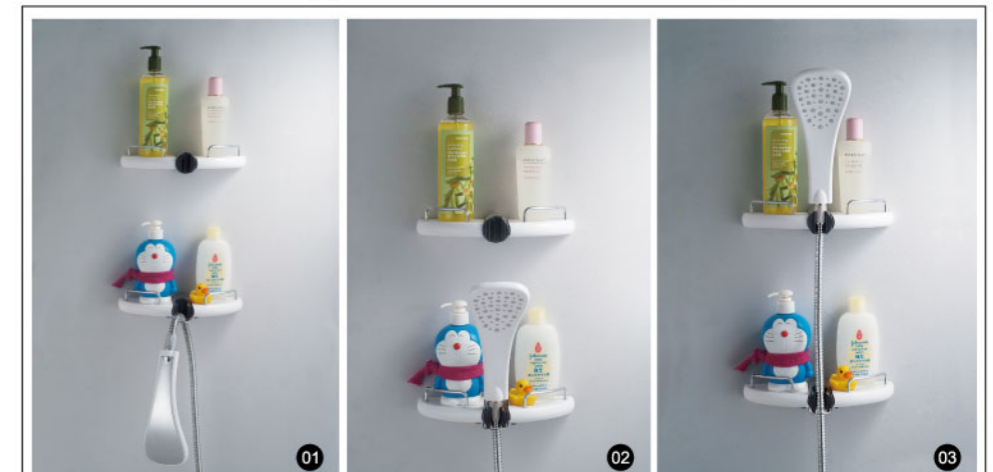

SH0423732

- **SH0423732 (Chrome face)**
- Hand held shower
- Panel Dia:113.8mm
- Patent NO: ZL 2008 3 0218122.3
- ABS/Chrome plated for choice

SH0123532

- Hand held shower, function-setting by back switch
- Panel Dia:113.8mm
- Patent NO: ZL 2008 2 0047397.X

SW0124332

- Wall mount shower
- Panel Dia:105mm

SW0126932

- Wall mount shower
- Panel Dia:115.17mm

SW0124112

- 8" wall mount shower
- Approved cerf: ACS

SW0224332

- Wall mount shower with rose mist nozzles

SW0324332

SW0424332 (Chrome face)

- Shower head
- ABS/Chrome plated for choice

SW0420242

- Wall mount shower

SH0115132

- Hand held shower
- Approved cerf: ACS

SH0322912 SH0222932

- Hand held shower,function-setting by shower handle
- Panel :88mm
- Two styles for choice: single or three functions
- Approved cerf: ACS

SH0121432-01

- Hand held shower
- Panel Dia:89.5mm
- Shower spray, small shower water, shower spray & small Shower water
- Approved cerf: ACS

SH0123732

- Hand held shower
- Panel Dia:105mm
- Patent NO: ZL 2008 3 0220806.7

SH0124432

- Hand held shower
- Panel Dia:115.6mm

SH0122832 SH0122852

- Extra-thin hand held shower
- Panel Dia:111mm
- Two styles for choice: three or five functions
- Approved cerf: ACS

SH0322822

- Extra-thin WATERFALL hand held shower
- Panel Dia:111mm
- Functions:shower spray, waterfall spray
- Patent NO: ZL 2008 3 0220785.9
- Approved cerf: ACS

Warm design for our family

SB048011

- 两层温馨的设计，上层为成人使用，下层为宝宝专用。
- Wall bracket with holder
- Hand shower:SH0128912-01(white)

01 02 03
便利家庭置物墙座